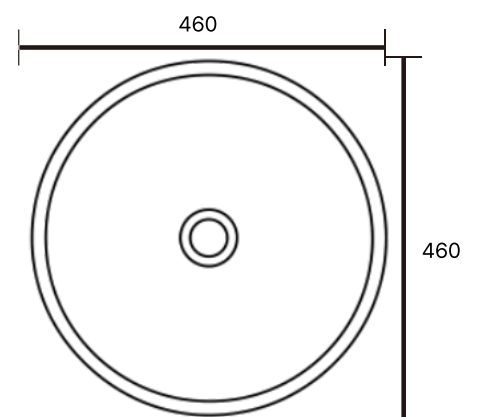

V-045

Size: 550X425X850mm / Weight: 180kg

V-046

Size: 450X450X850mm / Weight: 160kg

Size: 460X460X850mm / Weight: 160kg

V-047

V-048

Size: 450X400X850mm / Weight: 150kg

V-049

Size: 450X450X850mm / Weight: 160kg

V-050

Size: 700X300X850mm / Weight: 160kg

V-051

Size: 580X470X850mm / Weight: 180kg

Size: 430X430X850mm / Weight: 90kg

V-052

V-053

Size: 460X460X850mm / Weight: 110kg

V-054

Size: 460X460X850mm / Weight: 115kg

V-055

Size: 590X590X850mm / Weight: 305kg

V-056

Size: 460X460X850mm / Weight: 110kg

V-057

Size: 600X330X850mm / Weight: 150kg

V-057

Size1 : 510X570X910mm / Weight: 120kg Size2 : 360X400X645mm / Weight: 150kg

BATHTUB

*본 카탈로그에 기재된 치수는 규격서상의 수치이며,
제조 공정 및 현장 실측 조건에 따라 실제 제작 치수와는
다소 차이가 발생할 수 있습니다.