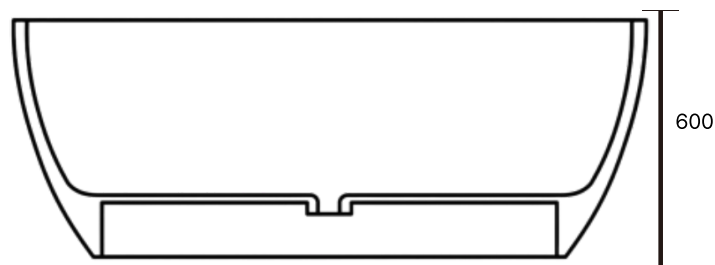

V-053

Size: 460X460X850mm / Weight: 110kg

V-054

Size: 460X460X850mm / Weight: 115kg

V-055

Size: 590X590X850mm / Weight: 305kg

V-056

Size: 460X460X850mm / Weight: 110kg

V-057

Size: 600X330X850mm / Weight: 150kg

V-057

Size1 : 510X570X910mm / Weight: 120kg Size2 : 360X400X645mm / Weight: 150kg

BATHTUB

*본 카탈로그에 기재된 치수는 규격서상의 수치이며,
제조 공정 및 현장 실측 조건에 따라 실제 제작 치수와는
다소 차이가 발생할 수 있습니다.

V-100

Size: 1840X840X600mm / Weight: 300kg

V-101

Size: 1490X700X600mm / Weight: 270kg

V-102

Size: 1600X780X580mm / Weight: 270kg

V-103

Size: 1500X740X550mm / Weight: 260kg

V-104

Size: 1600X780X600mm / Weight: 270kg

V-105

Size: 2100X1300X600mm / Weight: 500kg

V-106

Size: 1600X750X600mm / Weight: 500kg

V-107

Size: 1600X720X600mm / Weight: 500kg