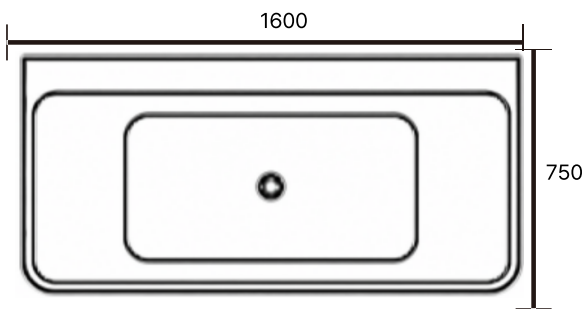

V-057

Size: 600X330X850mm / Weight: 150kg

V-057

Size1 : 510X570X910mm / Weight: 120kg Size2 : 360X400X645mm / Weight: 150kg

BATHTUB

*본 카탈로그에 기재된 치수는 규격서상의 수치이며,
제조 공정 및 현장 실측 조건에 따라 실제 제작 치수와는
다소 차이가 발생할 수 있습니다.

V-100

Size: 1840X840X600mm / Weight: 300kg

V-101

Size: 1490X700X600mm / Weight: 270kg

V-102

Size: 1600X780X580mm / Weight: 270kg

V-103

Size: 1500X740X550mm / Weight: 260kg

V-104

Size: 1600X780X600mm / Weight: 270kg

V-105

Size: 2100X1300X600mm / Weight: 500kg

V-106

Size: 1600X750X600mm / Weight: 500kg

V-107

Size: 1600X720X600mm / Weight: 500kg

V-108

Size: 1800X810X600mm / Weight: 300kg

V-109

Size: 1490X660X600mm / Weight: 270kg

V-110

Size: 1650X750X580mm / Weight: 300kg

V-111

Size: 2900X1170X480mm / Weight: 950kg