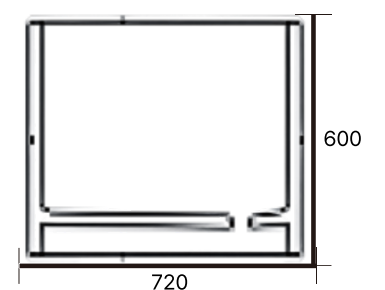

V-057

Size: 600X330X850mm / Weight: 150kg

V-057

Size1 : 510X570X910mm / Weight: 120kg Size2 : 360X400X645mm / Weight: 150kg

BATHTUB

*본 카탈로그에 기재된 치수는 규격서상의 수치이며,
제조 공정 및 현장 실측 조건에 따라 실제 제작 치수와는
다소 차이가 발생할 수 있습니다.

V-100

Size: 1840X840X600mm / Weight: 300kg

V-101

Size: 1490X700X600mm / Weight: 270kg

V-102

Size: 1600X780X580mm / Weight: 270kg

V-103

Size: 1500X740X550mm / Weight: 260kg

V-104

Size: 1600X780X600mm / Weight: 270kg

V-105

Size: 2100X1300X600mm / Weight: 500kg

V-106

Size: 1600X750X600mm / Weight: 500kg

V-107

Size: 1600X720X600mm / Weight: 500kg

V-108

Size: 1800X810X600mm / Weight: 300kg

V-109

Size: 1490X660X600mm / Weight: 270kg

V-110

Size: 1650X750X580mm / Weight: 300kg

V-111

Size: 2900X1170X480mm / Weight: 950kg