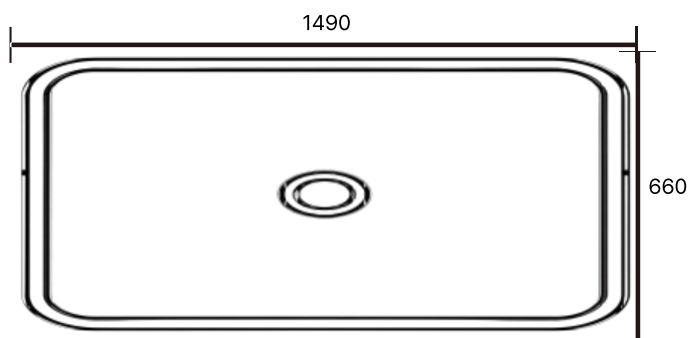

Size: 415X415X135mm / Weight: 15kg

V-008

Size: 400X400X130mm / Weight: 18kg

V-009

Size: 604X422X153mm / Weight: 28kg

V-010

Size: 357X357X120mm / Weight: 16kg

V-011

V-057

Size: 600X330X850mm / Weight: 150kg

V-057

Size1 : 510X570X910mm / Weight: 120kg Size2 : 360X400X645mm / Weight: 150kg

BATHTUB

*본 카탈로그에 기재된 치수는 규격서상의 수치이며,
제조 공정 및 현장 실측 조건에 따라 실제 제작 치수와는
다소 차이가 발생할 수 있습니다.

V-104

Size: 1600X780X600mm / Weight: 270kg

V-105

Size: 2100X1300X600mm / Weight: 500kg

V-106

Size: 1600X750X600mm / Weight: 500kg

V-107

Size: 1600X720X600mm / Weight: 500kg

V-108

Size: 1800X810X600mm / Weight: 300kg

V-109

Size: 1490X660X600mm / Weight: 270kg

V-110

Size: 1650X750X580mm / Weight: 300kg

V-111

Size: 2900X1170X480mm / Weight: 950kg