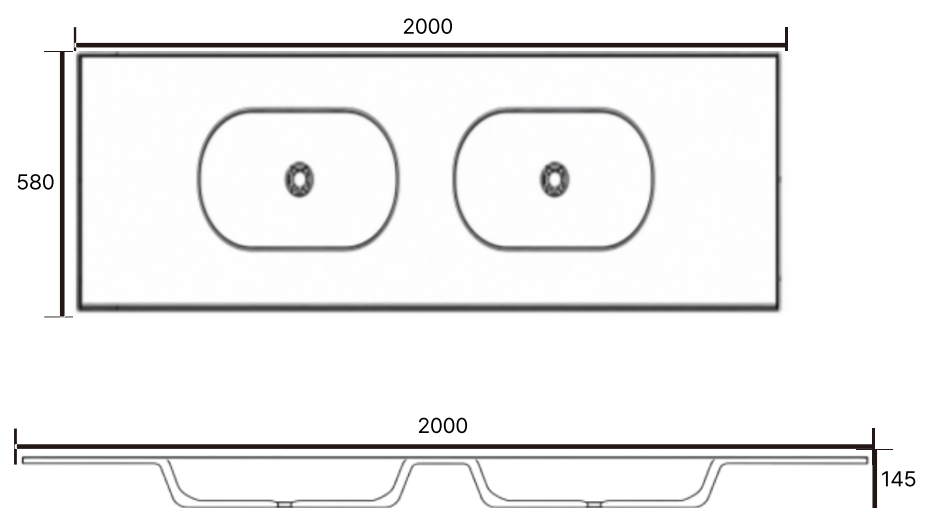

Size: 390X390X130mm / Weight: 18kg

V-012

Size: 490X490X245mm / Weight: 62kg

V-013

Size: 508X508X157mm / Weight: 20kg

V-014

Size: 510X410X135mm / Weight: 30kg

V-015

V-020

020-1 Size: 1800X550X195mm

020-2 Size: 1590X550X195mm

V-021

021-1 Size: 1800X550X195mm

021-2 Size: 1590X550X195mm

Size: 1320X450X450mm

V-022

Size: 2020X620X166mm

V-023

Size: 1600X560X125mm

V-024

Size: 2020X620X166mm

V-025

Size: 2400X550X195mm

V-026

Size: 2000X580X145mm

V-027

Size: 1600X560X125mm

V-028

Size: 1800X610X143mm

V-029

V-030

030-1 Size: 1000X550X195mm