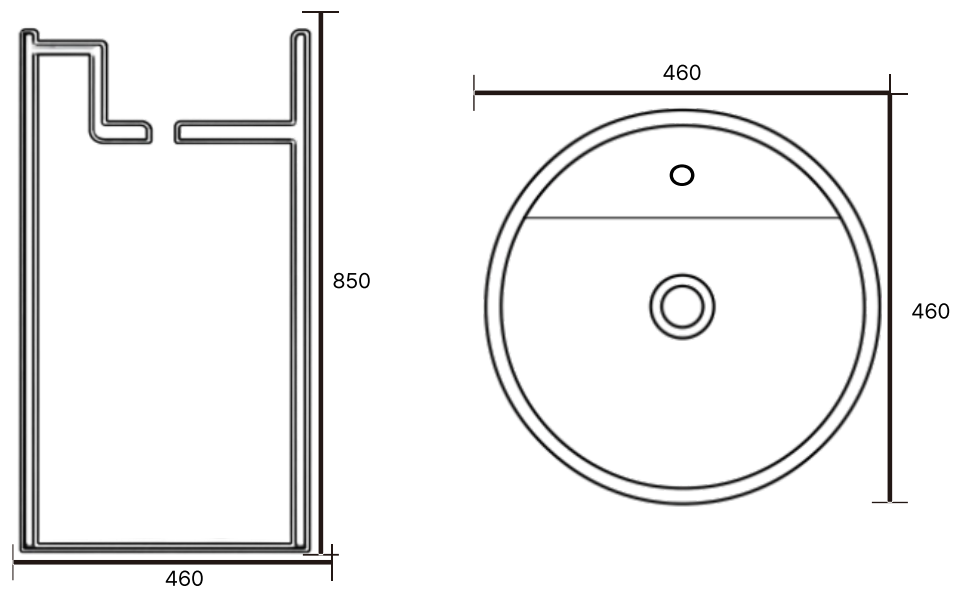

V-045

Size: 550X425X850mm / Weight: 180kg

V-046

Size: 450X450X850mm / Weight: 160kg

Size: 460X460X850mm / Weight: 160kg

V-047

V-048

Size: 450X400X850mm / Weight: 150kg

V-049

Size: 450X450X850mm / Weight: 160kg

V-050

Size: 700X300X850mm / Weight: 160kg

V-051

Size: 580X470X850mm / Weight: 180kg

Size: 430X430X850mm / Weight: 90kg

V-052

V-053

Size: 460X460X850mm / Weight: 110kg

V-054

Size: 460X460X850mm / Weight: 115kg

V-055

Size: 590X590X850mm / Weight: 305kg

V-056

Size: 460X460X850mm / Weight: 110kg

V-057

Size: 600X330X850mm / Weight: 150kg

V-057

Size1 : 510X570X910mm / Weight: 120kg Size2 : 360X400X645mm / Weight: 150kg

BATHTUB

*본 카탈로그에 기재된 치수는 규격서상의 수치이며,
제조 공정 및 현장 실측 조건에 따라 실제 제작 치수와는
다소 차이가 발생할 수 있습니다.