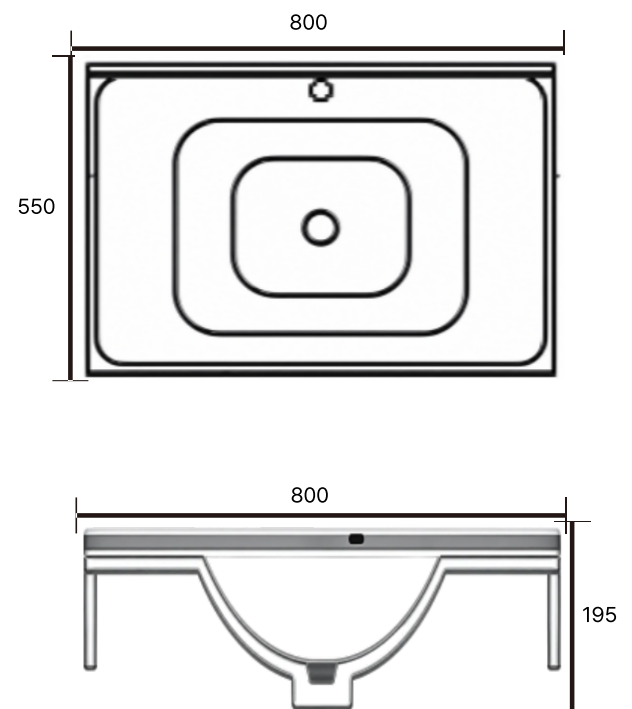

Size: 390X390X130mm / Weight: 18kg

V-012

Size: 490X490X245mm / Weight: 62kg

V-013

Size: 508X508X157mm / Weight: 20kg

V-014

Size: 510X410X135mm / Weight: 30kg

V-015

Size: 2020X620X166mm

V-023

Size: 1600X560X125mm

V-024

Size: 2020X620X166mm

V-025

Size: 2400X550X195mm

V-026

Size: 2000X580X145mm

V-027

Size: 1600X560X125mm

V-028

Size: 1800X610X143mm

V-029

V-030

030-1 Size: 1000X550X195mm

030-2 Size: 800X550X195mm

V-031

031-1 Size: 2020X620X195mm

031-2 Size: 2005X620X195mm

V-032

032-1 Size: 1820X610X195mm

032-2 Size: 2400X610X195mm

Size: 2020X620X145mm