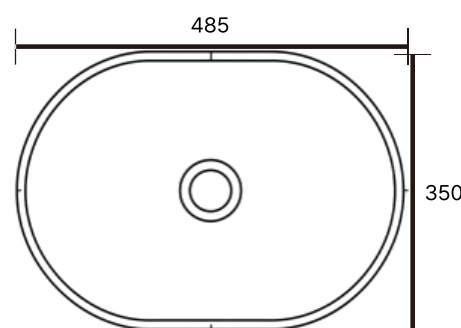

Size: 415X415X120mm / Weight: 12kg

V-004

Size: 595X345X135mm / Weight: 15kg

V-005

Size: 540X345X125mm / Weight: 33kg

V-006

Size: 560X330X150mm / Weight: 12kg

V-007

Size: 415X415X135mm / Weight: 15kg

V-008

Size: 400X400X130mm / Weight: 18kg

V-009

Size: 604X422X153mm / Weight: 28kg

V-010

Size: 357X357X120mm / Weight: 16kg

V-011

Size: 390X390X130mm / Weight: 18kg

V-012

Size: 490X490X245mm / Weight: 62kg

V-013

Size: 508X508X157mm / Weight: 20kg

V-014

Size: 510X410X135mm / Weight: 30kg

V-015

Size: 485X350X140mm / Weight: 25kg

V-016

Size: 563X385X110mm / Weight: 32kg

V-017

Size: 560X385X112mm / Weight: 32kg

V-018

V-019

Size: 475X340X135mm / Weight: 25kg