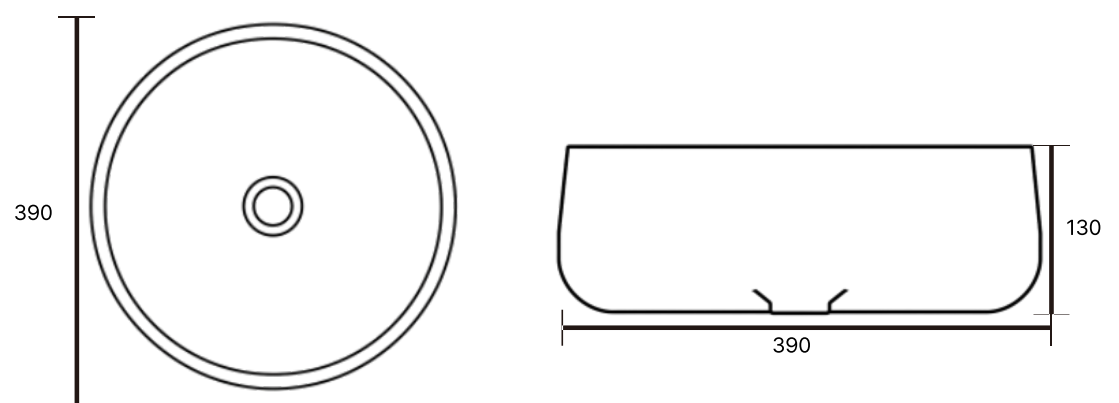

Size: 415X415X135mm / Weight: 15kg

V-008

Size: 400X400X130mm / Weight: 18kg

V-009

Size: 604X422X153mm / Weight: 28kg

V-010

Size: 357X357X120mm / Weight: 16kg

V-011

Size: 390X390X130mm / Weight: 18kg

V-012

Size: 490X490X245mm / Weight: 62kg

V-013

Size: 508X508X157mm / Weight: 20kg

V-014

Size: 510X410X135mm / Weight: 30kg

V-015