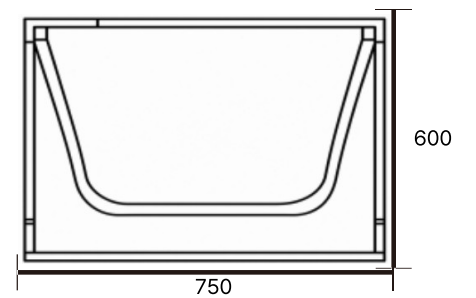

V-057

Size: 600X330X850mm / Weight: 150kg

V-057

Size1 : 510X570X910mm / Weight: 120kg Size2 : 360X400X645mm / Weight: 150kg

BATHTUB

*본 카탈로그에 기재된 치수는 규격서상의 수치이며,
제조 공정 및 현장 실측 조건에 따라 실제 제작 치수와는
다소 차이가 발생할 수 있습니다.

V-100

Size: 1840X840X600mm / Weight: 300kg

V-101

Size: 1490X700X600mm / Weight: 270kg

V-102

Size: 1600X780X580mm / Weight: 270kg

V-103

Size: 1500X740X550mm / Weight: 260kg

V-104

Size: 1600X780X600mm / Weight: 270kg

V-105

Size: 2100X1300X600mm / Weight: 500kg

V-106

Size: 1600X750X600mm / Weight: 500kg

V-107

Size: 1600X720X600mm / Weight: 500kg

V-108

Size: 1800X810X600mm / Weight: 300kg

V-109

Size: 1490X660X600mm / Weight: 270kg

V-110

Size: 1650X750X580mm / Weight: 300kg

V-111

Size: 2900X1170X480mm / Weight: 950kg