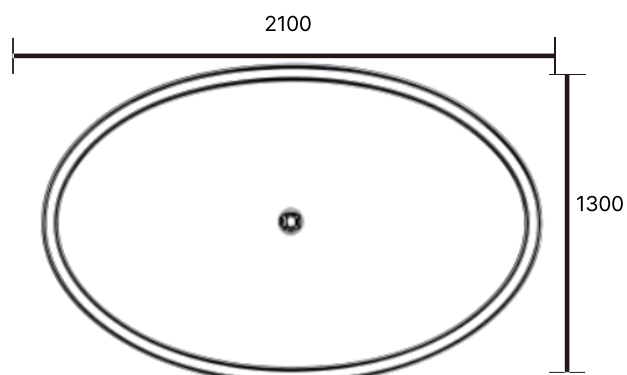

V-104

Size: 1600X780X600mm / Weight: 270kg

V-105

Size: 2100X1300X600mm / Weight: 500kg

V-106

Size: 1600X750X600mm / Weight: 500kg

V-107

Size: 1600X720X600mm / Weight: 500kg

V-108

Size: 1800X810X600mm / Weight: 300kg

V-109

Size: 1490X660X600mm / Weight: 270kg

V-110

Size: 1650X750X580mm / Weight: 300kg

V-111

Size: 2900X1170X480mm / Weight: 950kg