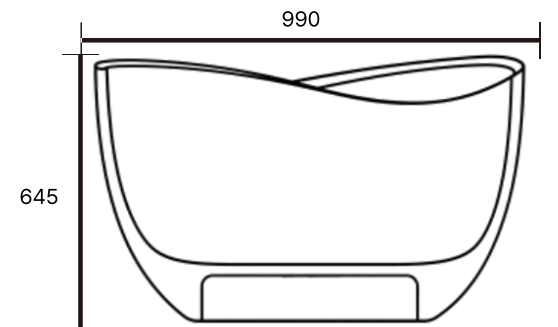

V-104

Size: 1600X780X600mm / Weight: 270kg

V-105

Size: 2100X1300X600mm / Weight: 500kg

V-106

Size: 1600X750X600mm / Weight: 500kg

V-107

Size: 1600X720X600mm / Weight: 500kg

V-108

Size: 1800X810X600mm / Weight: 300kg

V-109

Size: 1490X660X600mm / Weight: 270kg

V-110

Size: 1650X750X580mm / Weight: 300kg

V-111

Size: 2900X1170X480mm / Weight: 950kg

V-112

Size: 1600X1400X765mm / Weight: 700kg

V-113

Size: 1400X1400X600mm / Weight: 700kg

V-114

Size: 1650X990X645mm / Weight: 450kg

V-115

Size: 1401X1401X650mm / Weight: 700kg

V-116

Size: 1750X760X560mm / Weight: 320kg

V-117

Size: 1800X900X560mm / Weight: 320kg

V-118

Size: 1800X900X650mm / Weight: 550kg

*단위:mm품업 별도, 사이즈 오차 있으며 인쇄상 실제 제품과 차이가 있을 수 있습니다.

본사. 경상남도 진주시 동부로 169번길 12, B동 910호