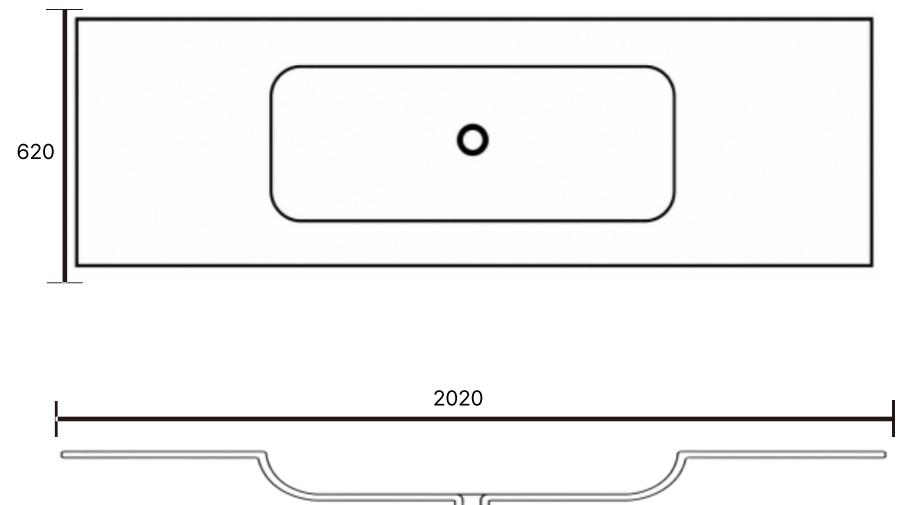

Size: 390X390X130mm / Weight: 18kg

V-012

Size: 490X490X245mm / Weight: 62kg

V-013

Size: 508X508X157mm / Weight: 20kg

V-014

Size: 510X410X135mm / Weight: 30kg

V-015

V-020

020-1 Size: 1800X550X195mm

020-2 Size: 1590X550X195mm

V-021

021-1 Size: 1800X550X195mm

021-2 Size: 1590X550X195mm

Size: 1320X450X450mm

V-022

Size: 2020X620X166mm

V-023

Size: 1600X560X125mm

V-024

Size: 2020X620X166mm

V-025

Size: 2400X550X195mm

V-026

Size: 2000X580X145mm

V-027

Size: 1600X560X125mm

V-028

Size: 1800X610X143mm

V-029

V-030

030-1 Size: 1000X550X195mm