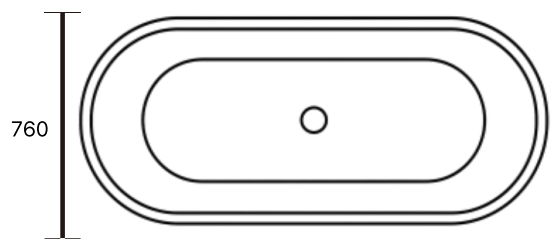

V-116

V-117

Size: 1800X900X560mm / Weight: 320kg