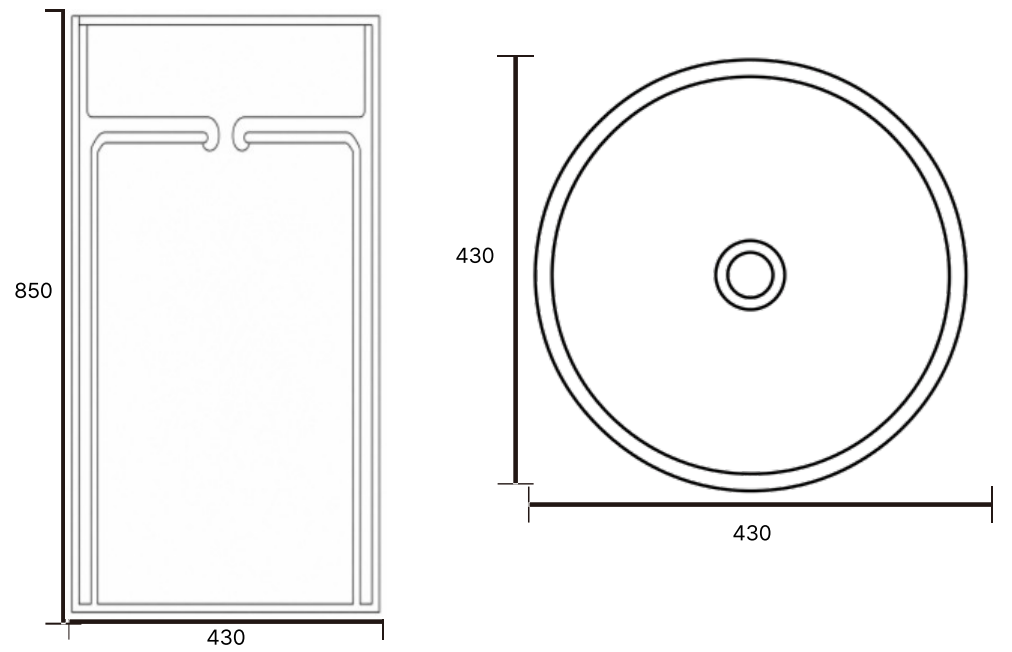

V-045

Size: 550X425X850mm / Weight: 180kg

V-046

Size: 450X450X850mm / Weight: 160kg

Size: 460X460X850mm / Weight: 160kg

V-047

V-048

Size: 450X400X850mm / Weight: 150kg

V-049

Size: 450X450X850mm / Weight: 160kg

V-050

Size: 700X300X850mm / Weight: 160kg

V-051

Size: 580X470X850mm / Weight: 180kg

Size: 430X430X850mm / Weight: 90kg

V-052

V-053

Size: 460X460X850mm / Weight: 110kg

V-054

Size: 460X460X850mm / Weight: 115kg

V-055

Size: 590X590X850mm / Weight: 305kg

V-056

Size: 460X460X850mm / Weight: 110kg

V-057

Size: 600X330X850mm / Weight: 150kg

V-057

Size1 : 510X570X910mm / Weight: 120kg Size2 : 360X400X645mm / Weight: 150kg

BATHTUB

*본 카탈로그에 기재된 치수는 규격서상의 수치이며,
제조 공정 및 현장 실측 조건에 따라 실제 제작 치수와는
다소 차이가 발생할 수 있습니다.