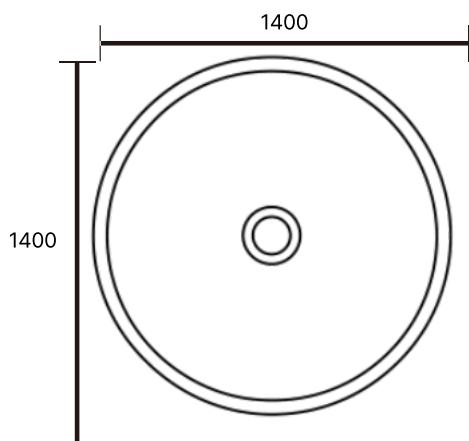

V-057

Size: 600X330X850mm / Weight: 150kg

V-057

Size1 : 510X570X910mm / Weight: 120kg Size2 : 360X400X645mm / Weight: 150kg

BATHTUB

*본 카탈로그에 기재된 치수는 규격서상의 수치이며,
제조 공정 및 현장 실측 조건에 따라 실제 제작 치수와는
다소 차이가 발생할 수 있습니다.

V-104

Size: 1600X780X600mm / Weight: 270kg

V-105

Size: 2100X1300X600mm / Weight: 500kg

V-106

Size: 1600X750X600mm / Weight: 500kg

V-107

Size: 1600X720X600mm / Weight: 500kg

V-108

Size: 1800X810X600mm / Weight: 300kg

V-109

Size: 1490X660X600mm / Weight: 270kg

V-110

Size: 1650X750X580mm / Weight: 300kg

V-111

Size: 2900X1170X480mm / Weight: 950kg

V-112

Size: 1600X1400X765mm / Weight: 700kg

V-113

Size: 1400X1400X600mm / Weight: 700kg

V-114

Size: 1650X990X645mm / Weight: 450kg

V-115

Size: 1401X1401X650mm / Weight: 700kg