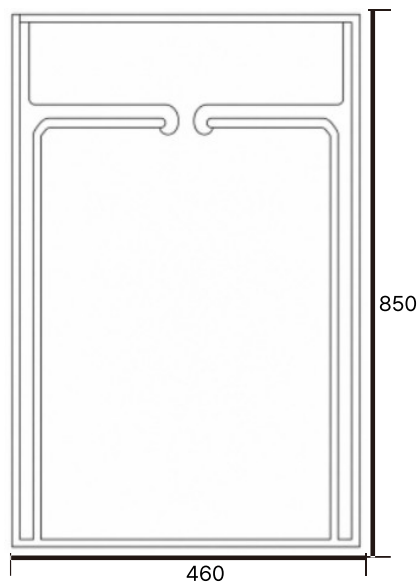

V-049

Size: 450X450X850mm / Weight: 160kg

V-050

Size: 700X300X850mm / Weight: 160kg

V-051

Size: 580X470X850mm / Weight: 180kg

Size: 430X430X850mm / Weight: 90kg

V-052

V-053

Size: 460X460X850mm / Weight: 110kg

V-054

Size: 460X460X850mm / Weight: 115kg

V-055

Size: 590X590X850mm / Weight: 305kg

V-056

Size: 460X460X850mm / Weight: 110kg

V-057

Size: 600X330X850mm / Weight: 150kg

V-057

Size1 : 510X570X910mm / Weight: 120kg Size2 : 360X400X645mm / Weight: 150kg

BATHTUB

*본 카탈로그에 기재된 치수는 규격서상의 수치이며,
제조 공정 및 현장 실측 조건에 따라 실제 제작 치수와는
다소 차이가 발생할 수 있습니다.

V-104

Size: 1600X780X600mm / Weight: 270kg

V-105

Size: 2100X1300X600mm / Weight: 500kg

V-106

Size: 1600X750X600mm / Weight: 500kg

V-107

Size: 1600X720X600mm / Weight: 500kg