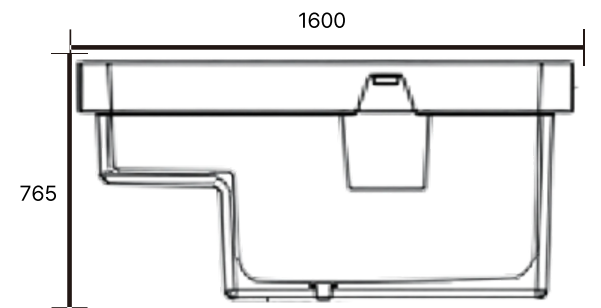

V-057

Size: 600X330X850mm / Weight: 150kg

V-057

Size1 : 510X570X910mm / Weight: 120kg Size2 : 360X400X645mm / Weight: 150kg

BATHTUB

*본 카탈로그에 기재된 치수는 규격서상의 수치이며,
제조 공정 및 현장 실측 조건에 따라 실제 제작 치수와는
다소 차이가 발생할 수 있습니다.

V-104

Size: 1600X780X600mm / Weight: 270kg

V-105

Size: 2100X1300X600mm / Weight: 500kg

V-106

Size: 1600X750X600mm / Weight: 500kg

V-107

Size: 1600X720X600mm / Weight: 500kg

V-108

Size: 1800X810X600mm / Weight: 300kg

V-109

Size: 1490X660X600mm / Weight: 270kg

V-110

Size: 1650X750X580mm / Weight: 300kg

V-111

Size: 2900X1170X480mm / Weight: 950kg

V-112

Size: 1600X1400X765mm / Weight: 700kg

V-113

Size: 1400X1400X600mm / Weight: 700kg

V-114

Size: 1650X990X645mm / Weight: 450kg

V-115

Size: 1401X1401X650mm / Weight: 700kg