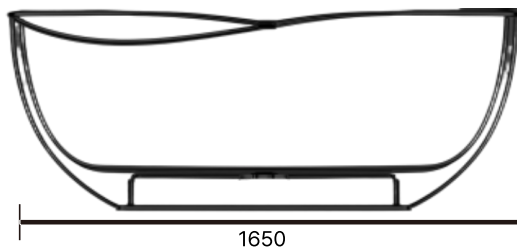

V-104

Size: 1600X780X600mm / Weight: 270kg

V-105

Size: 2100X1300X600mm / Weight: 500kg

V-106

Size: 1600X750X600mm / Weight: 500kg

V-107

Size: 1600X720X600mm / Weight: 500kg

V-108

Size: 1800X810X600mm / Weight: 300kg

V-109

Size: 1490X660X600mm / Weight: 270kg

V-110

Size: 1650X750X580mm / Weight: 300kg

V-111

Size: 2900X1170X480mm / Weight: 950kg

V-112

Size: 1600X1400X765mm / Weight: 700kg

V-113

Size: 1400X1400X600mm / Weight: 700kg

V-114

Size: 1650X990X645mm / Weight: 450kg

V-115

Size: 1401X1401X650mm / Weight: 700kg