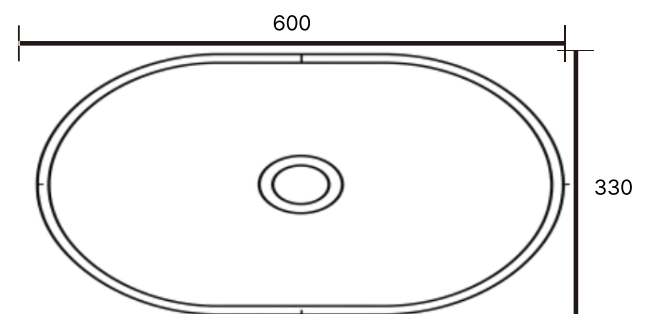

V-045

Size: 550X425X850mm / Weight: 180kg

V-046

Size: 450X450X850mm / Weight: 160kg

Size: 460X460X850mm / Weight: 160kg

V-047

V-048

Size: 450X400X850mm / Weight: 150kg

V-049

Size: 450X450X850mm / Weight: 160kg

V-050

Size: 700X300X850mm / Weight: 160kg

V-051

Size: 580X470X850mm / Weight: 180kg

Size: 430X430X850mm / Weight: 90kg

V-052

V-053

Size: 460X460X850mm / Weight: 110kg

V-054

Size: 460X460X850mm / Weight: 115kg

V-055

Size: 590X590X850mm / Weight: 305kg

V-056

Size: 460X460X850mm / Weight: 110kg

V-057

Size: 600X330X850mm / Weight: 150kg

V-057

Size1 : 510X570X910mm / Weight: 120kg Size2 : 360X400X645mm / Weight: 150kg

BATHTUB

*본 카탈로그에 기재된 치수는 규격서상의 수치이며,
제조 공정 및 현장 실측 조건에 따라 실제 제작 치수와는
다소 차이가 발생할 수 있습니다.