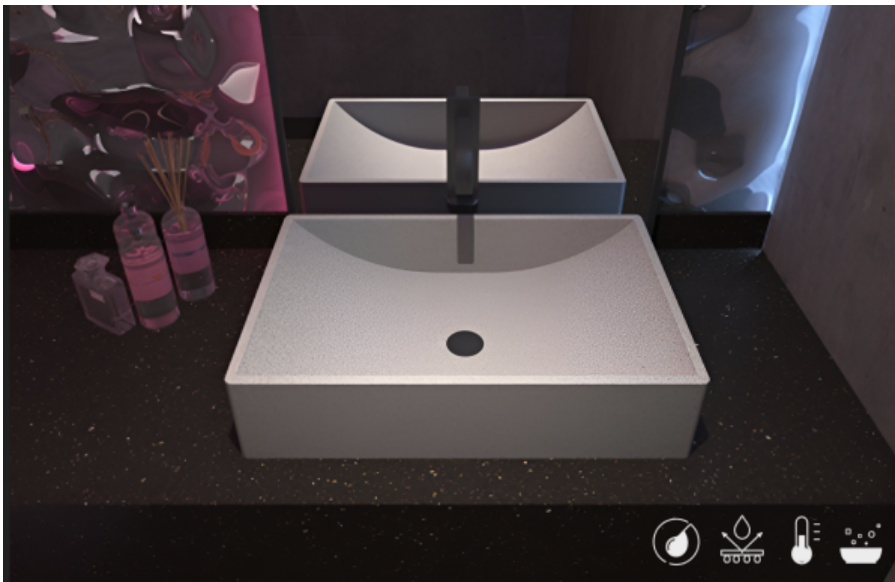

Size: 415X415X120mm / Weight: 12kg

V-004

Size: 595X345X135mm / Weight: 15kg

V-005

Size: 540X345X125mm / Weight: 33kg

V-006

Size: 560X330X150mm / Weight: 12kg

V-007