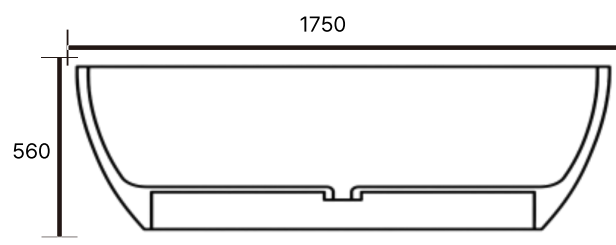

V-116

V-117

Size: 1800X900X560mm / Weight: 320kg