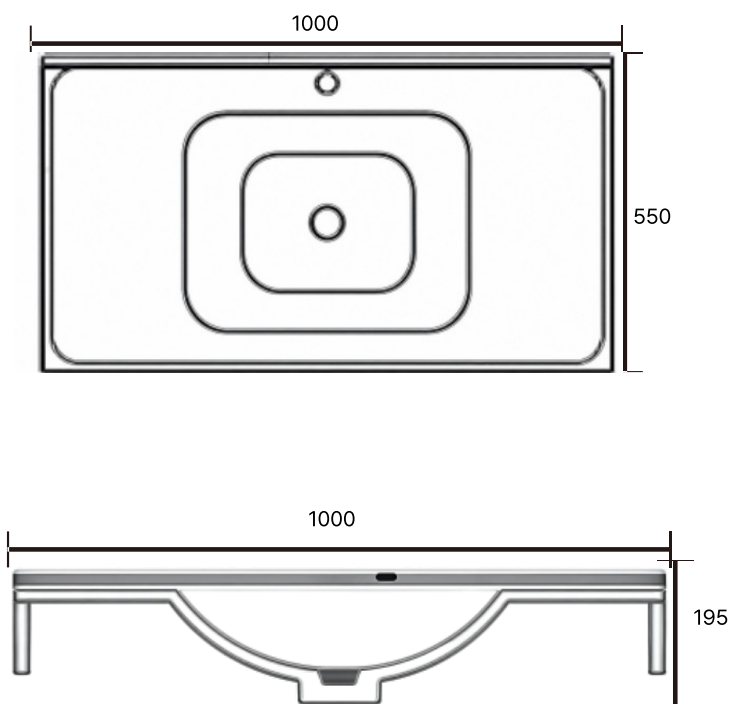

Size: 390X390X130mm / Weight: 18kg

V-012

Size: 490X490X245mm / Weight: 62kg

V-013

Size: 508X508X157mm / Weight: 20kg

V-014

Size: 510X410X135mm / Weight: 30kg

V-015

Size: 2020X620X166mm

V-023

Size: 1600X560X125mm

V-024

Size: 2020X620X166mm

V-025

Size: 2400X550X195mm

V-026

Size: 2000X580X145mm

V-027

Size: 1600X560X125mm

V-028

Size: 1800X610X143mm

V-029

V-030

030-1 Size: 1000X550X195mm

030-2 Size: 800X550X195mm

V-031

031-1 Size: 2020X620X195mm

031-2 Size: 2005X620X195mm

V-032

032-1 Size: 1820X610X195mm

032-2 Size: 2400X610X195mm

Size: 2020X620X145mm