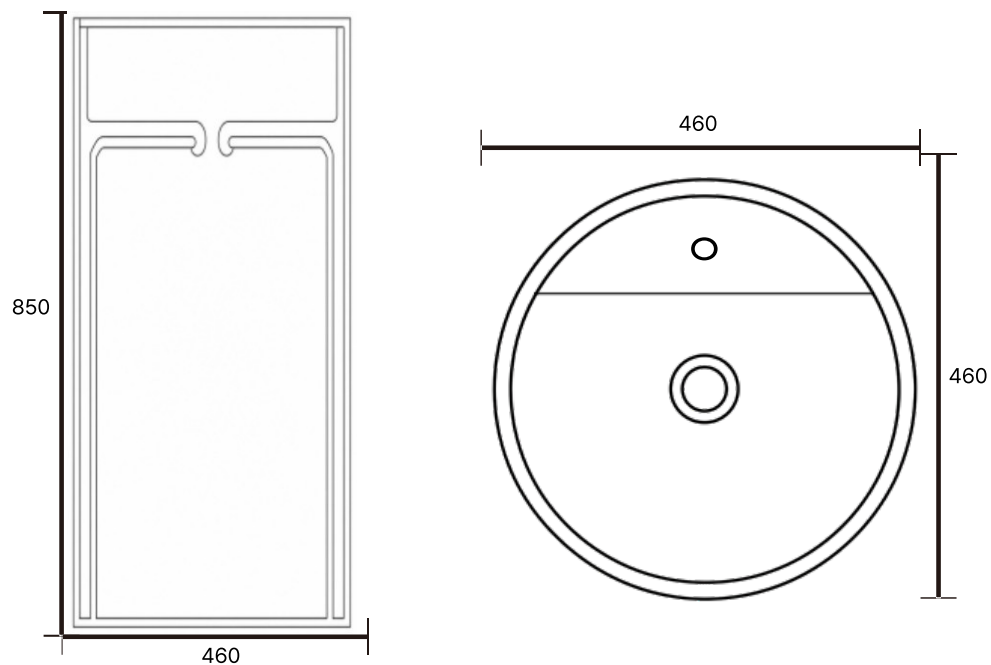

V-045

Size: 550X425X850mm / Weight: 180kg

V-046

Size: 450X450X850mm / Weight: 160kg

Size: 460X460X850mm / Weight: 160kg

V-047

V-048

Size: 450X400X850mm / Weight: 150kg

V-049

Size: 450X450X850mm / Weight: 160kg

V-050

Size: 700X300X850mm / Weight: 160kg

V-051

Size: 580X470X850mm / Weight: 180kg

Size: 430X430X850mm / Weight: 90kg

V-052

V-053

Size: 460X460X850mm / Weight: 110kg

V-054

Size: 460X460X850mm / Weight: 115kg

V-055

Size: 590X590X850mm / Weight: 305kg

V-056

Size: 460X460X850mm / Weight: 110kg

V-057

Size: 600X330X850mm / Weight: 150kg

V-057

Size1 : 510X570X910mm / Weight: 120kg Size2 : 360X400X645mm / Weight: 150kg

BATHTUB

*본 카탈로그에 기재된 치수는 규격서상의 수치이며,
제조 공정 및 현장 실측 조건에 따라 실제 제작 치수와는
다소 차이가 발생할 수 있습니다.