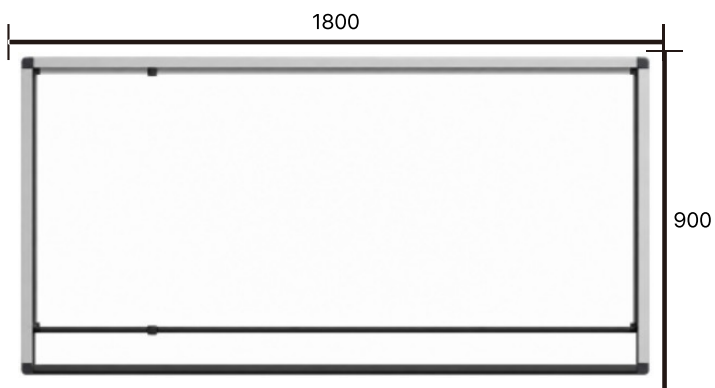

V-104

Size: 1600X780X600mm / Weight: 270kg

V-105

Size: 2100X1300X600mm / Weight: 500kg

V-106

Size: 1600X750X600mm / Weight: 500kg

V-107

Size: 1600X720X600mm / Weight: 500kg

V-108

Size: 1800X810X600mm / Weight: 300kg

V-109

Size: 1490X660X600mm / Weight: 270kg

V-110

Size: 1650X750X580mm / Weight: 300kg

V-111

Size: 2900X1170X480mm / Weight: 950kg

V-116

Size: 1750X760X560mm / Weight: 320kg

V-117

Size: 1800X900X560mm / Weight: 320kg

V-118

Size: 1800X900X650mm / Weight: 550kg

*단위:mm품업 별도, 사이즈 오차 있으며 인쇄상 실제 제품과 차이가 있을 수 있습니다.

본사. 경상남도 진주시 동부로 169번길 12, B동 910호