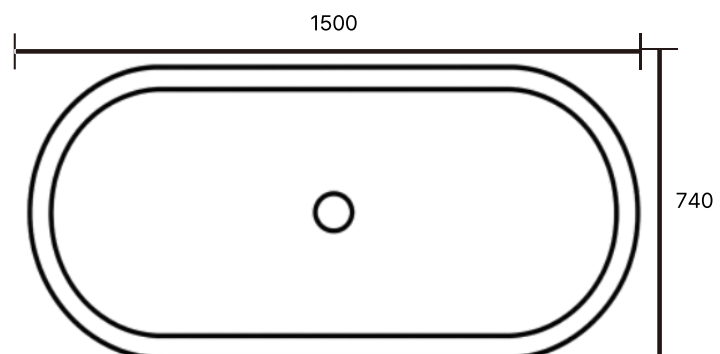

V-053

Size: 460X460X850mm / Weight: 110kg

V-054

Size: 460X460X850mm / Weight: 115kg

V-055

Size: 590X590X850mm / Weight: 305kg

V-056

Size: 460X460X850mm / Weight: 110kg

V-057

Size: 600X330X850mm / Weight: 150kg

V-057

Size1 : 510X570X910mm / Weight: 120kg Size2 : 360X400X645mm / Weight: 150kg

BATHTUB

*본 카탈로그에 기재된 치수는 규격서상의 수치이며,
제조 공정 및 현장 실측 조건에 따라 실제 제작 치수와는
다소 차이가 발생할 수 있습니다.

V-100

Size: 1840X840X600mm / Weight: 300kg

V-101

Size: 1490X700X600mm / Weight: 270kg

V-102

Size: 1600X780X580mm / Weight: 270kg

V-103

Size: 1500X740X550mm / Weight: 260kg

V-104

Size: 1600X780X600mm / Weight: 270kg

V-105

Size: 2100X1300X600mm / Weight: 500kg

V-106

Size: 1600X750X600mm / Weight: 500kg

V-107

Size: 1600X720X600mm / Weight: 500kg