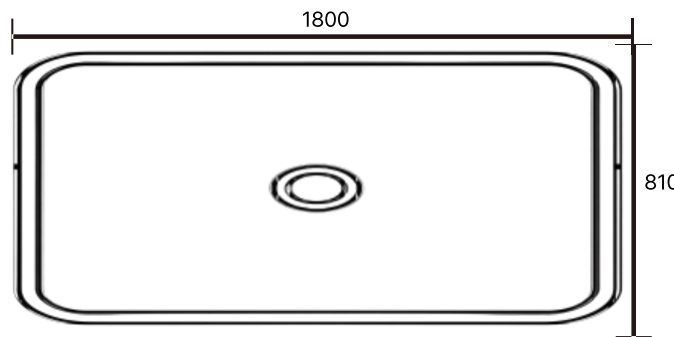

V-057

Size: 600X330X850mm / Weight: 150kg

V-057

Size1 : 510X570X910mm / Weight: 120kg Size2 : 360X400X645mm / Weight: 150kg

BATHTUB

*본 카탈로그에 기재된 치수는 규격서상의 수치이며,
제조 공정 및 현장 실측 조건에 따라 실제 제작 치수와는
다소 차이가 발생할 수 있습니다.

V-100

Size: 1840X840X600mm / Weight: 300kg

V-101

Size: 1490X700X600mm / Weight: 270kg

V-102

Size: 1600X780X580mm / Weight: 270kg

V-103

Size: 1500X740X550mm / Weight: 260kg

V-104

Size: 1600X780X600mm / Weight: 270kg

V-105

Size: 2100X1300X600mm / Weight: 500kg

V-106

Size: 1600X750X600mm / Weight: 500kg

V-107

Size: 1600X720X600mm / Weight: 500kg

V-108

Size: 1800X810X600mm / Weight: 300kg

V-109

Size: 1490X660X600mm / Weight: 270kg

V-110

Size: 1650X750X580mm / Weight: 300kg

V-111

Size: 2900X1170X480mm / Weight: 950kg