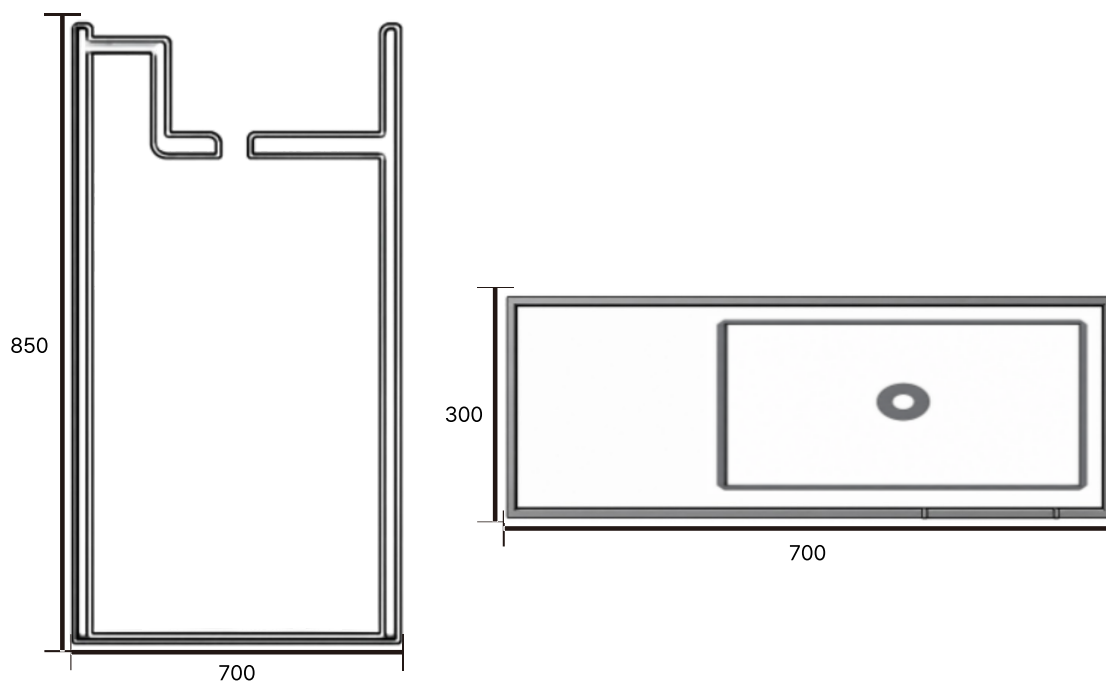

V-045

Size: 550X425X850mm / Weight: 180kg

V-046

Size: 450X450X850mm / Weight: 160kg

Size: 460X460X850mm / Weight: 160kg

V-047

V-048

Size: 450X400X850mm / Weight: 150kg

V-049

Size: 450X450X850mm / Weight: 160kg

V-050

Size: 700X300X850mm / Weight: 160kg

V-051

Size: 580X470X850mm / Weight: 180kg

Size: 430X430X850mm / Weight: 90kg

V-052

V-053

Size: 460X460X850mm / Weight: 110kg

V-054

Size: 460X460X850mm / Weight: 115kg

V-055

Size: 590X590X850mm / Weight: 305kg

V-056

Size: 460X460X850mm / Weight: 110kg

V-057

Size: 600X330X850mm / Weight: 150kg

V-057

Size1 : 510X570X910mm / Weight: 120kg Size2 : 360X400X645mm / Weight: 150kg

BATHTUB

*본 카탈로그에 기재된 치수는 규격서상의 수치이며,
제조 공정 및 현장 실측 조건에 따라 실제 제작 치수와는
다소 차이가 발생할 수 있습니다.