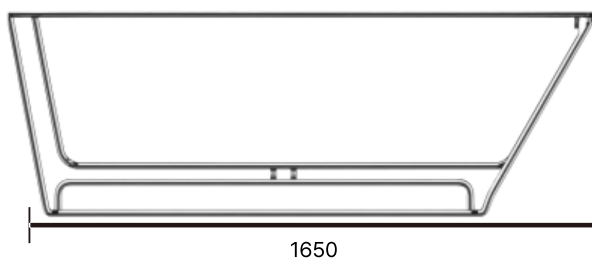

V-104

Size: 1600X780X600mm / Weight: 270kg

V-105

Size: 2100X1300X600mm / Weight: 500kg

V-106

Size: 1600X750X600mm / Weight: 500kg

V-107

Size: 1600X720X600mm / Weight: 500kg

V-108

Size: 1800X810X600mm / Weight: 300kg

V-109

Size: 1490X660X600mm / Weight: 270kg

V-110

Size: 1650X750X580mm / Weight: 300kg

V-111

Size: 2900X1170X480mm / Weight: 950kg