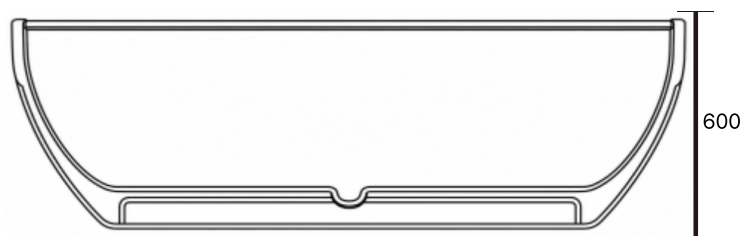

V-049

Size: 450X450X850mm / Weight: 160kg

V-050

Size: 700X300X850mm / Weight: 160kg

V-051

Size: 580X470X850mm / Weight: 180kg

Size: 430X430X850mm / Weight: 90kg

V-052

V-053

Size: 460X460X850mm / Weight: 110kg

V-054

Size: 460X460X850mm / Weight: 115kg

V-055

Size: 590X590X850mm / Weight: 305kg

V-056

Size: 460X460X850mm / Weight: 110kg

V-057

Size: 600X330X850mm / Weight: 150kg

V-057

Size1 : 510X570X910mm / Weight: 120kg Size2 : 360X400X645mm / Weight: 150kg

BATHTUB

*본 카탈로그에 기재된 치수는 규격서상의 수치이며,
제조 공정 및 현장 실측 조건에 따라 실제 제작 치수와는
다소 차이가 발생할 수 있습니다.

V-100

Size: 1840X840X600mm / Weight: 300kg

V-101

Size: 1490X700X600mm / Weight: 270kg

V-102

Size: 1600X780X580mm / Weight: 270kg

V-103

Size: 1500X740X550mm / Weight: 260kg