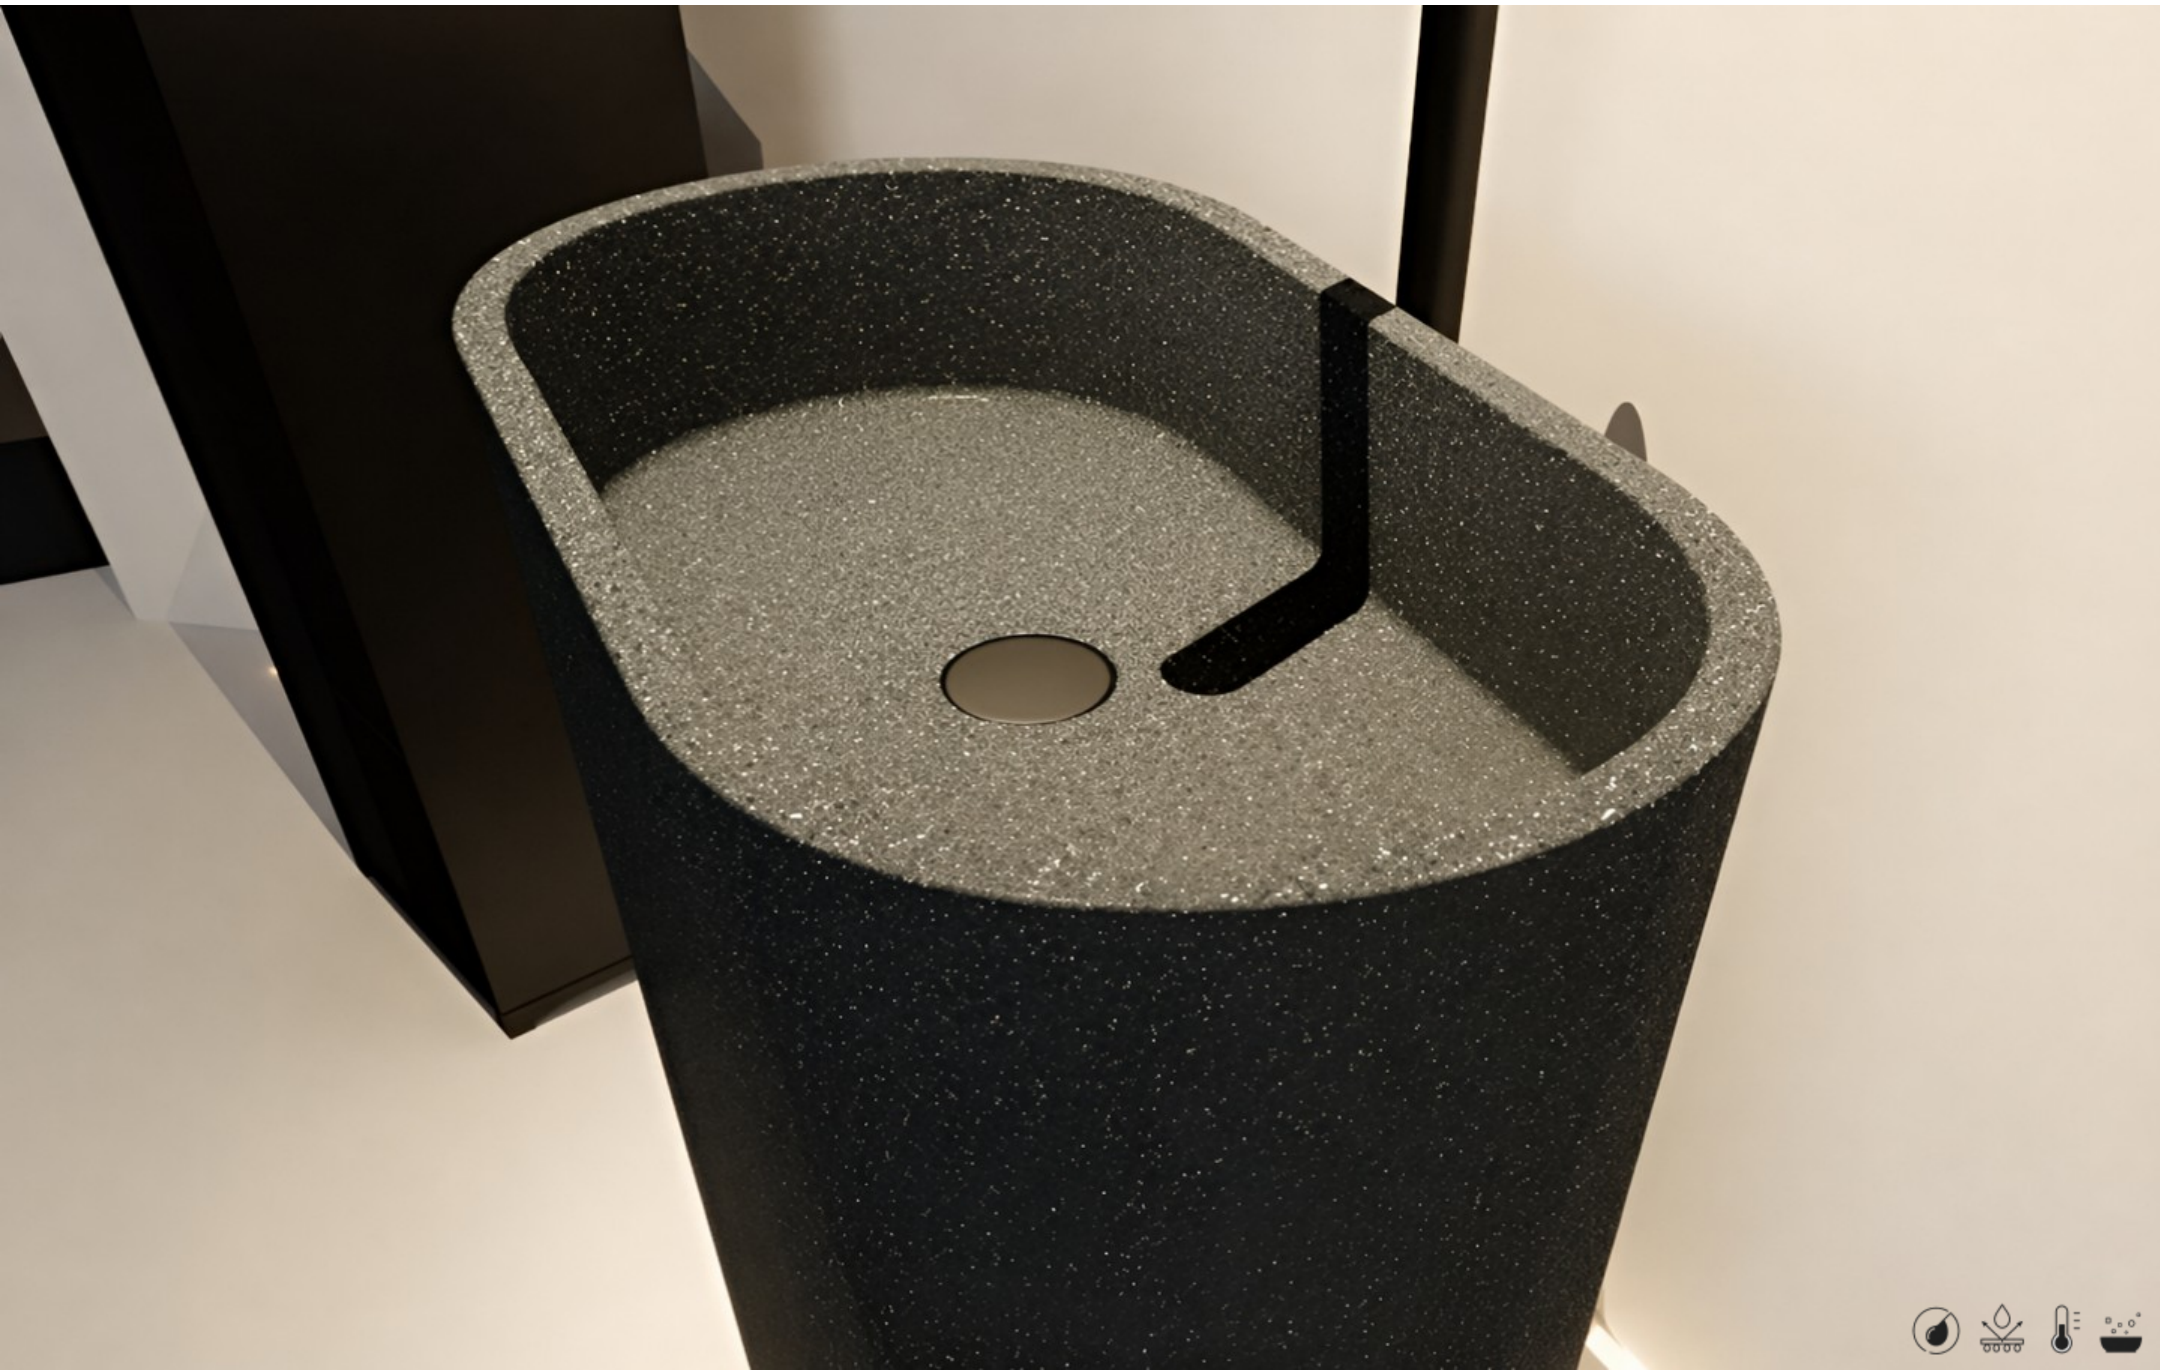

V-053

Size: 460X460X850mm / Weight: 110kg

V-054

Size: 460X460X850mm / Weight: 115kg

V-055

Size: 590X590X850mm / Weight: 305kg

V-056

Size: 460X460X850mm / Weight: 110kg