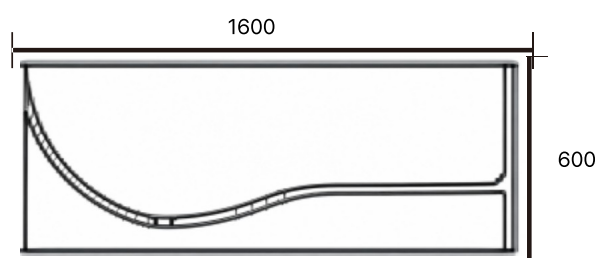

V-057

Size: 600X330X850mm / Weight: 150kg

V-057

Size1 : 510X570X910mm / Weight: 120kg Size2 : 360X400X645mm / Weight: 150kg

BATHTUB

*본 카탈로그에 기재된 치수는 규격서상의 수치이며,
제조 공정 및 현장 실측 조건에 따라 실제 제작 치수와는
다소 차이가 발생할 수 있습니다.

V-100

Size: 1840X840X600mm / Weight: 300kg

V-101

Size: 1490X700X600mm / Weight: 270kg

V-102

Size: 1600X780X580mm / Weight: 270kg

V-103

Size: 1500X740X550mm / Weight: 260kg

V-104

Size: 1600X780X600mm / Weight: 270kg

V-105

Size: 2100X1300X600mm / Weight: 500kg

V-106

Size: 1600X750X600mm / Weight: 500kg

V-107

Size: 1600X720X600mm / Weight: 500kg

V-108

Size: 1800X810X600mm / Weight: 300kg

V-109

Size: 1490X660X600mm / Weight: 270kg

V-110

Size: 1650X750X580mm / Weight: 300kg

V-111

Size: 2900X1170X480mm / Weight: 950kg