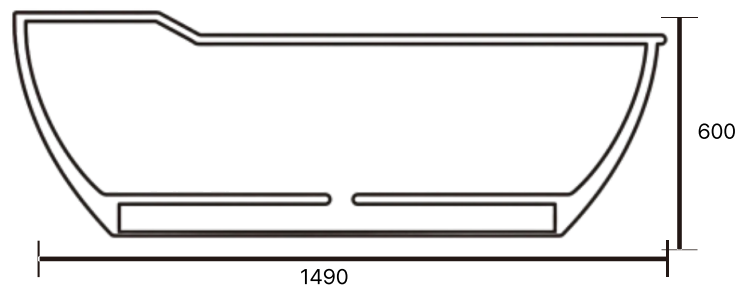

V-104

Size: 1600X780X600mm / Weight: 270kg

V-105

Size: 2100X1300X600mm / Weight: 500kg

V-106

Size: 1600X750X600mm / Weight: 500kg

V-107

Size: 1600X720X600mm / Weight: 500kg

V-108

Size: 1800X810X600mm / Weight: 300kg

V-109

Size: 1490X660X600mm / Weight: 270kg

V-110

Size: 1650X750X580mm / Weight: 300kg

V-111

Size: 2900X1170X480mm / Weight: 950kg