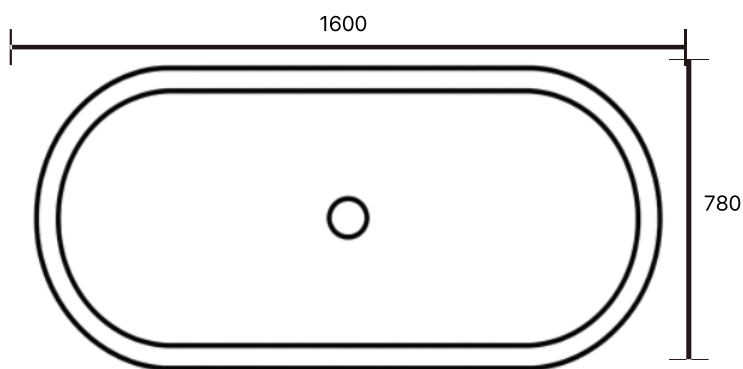

V-053

Size: 460X460X850mm / Weight: 110kg

V-054

Size: 460X460X850mm / Weight: 115kg

V-055

Size: 590X590X850mm / Weight: 305kg

V-056

Size: 460X460X850mm / Weight: 110kg

V-057

Size: 600X330X850mm / Weight: 150kg

V-057

Size1 : 510X570X910mm / Weight: 120kg Size2 : 360X400X645mm / Weight: 150kg

BATHTUB

*본 카탈로그에 기재된 치수는 규격서상의 수치이며,
제조 공정 및 현장 실측 조건에 따라 실제 제작 치수와는
다소 차이가 발생할 수 있습니다.

V-100

Size: 1840X840X600mm / Weight: 300kg

V-101

Size: 1490X700X600mm / Weight: 270kg

V-102

Size: 1600X780X580mm / Weight: 270kg

V-103

Size: 1500X740X550mm / Weight: 260kg

V-104

Size: 1600X780X600mm / Weight: 270kg

V-105

Size: 2100X1300X600mm / Weight: 500kg

V-106

Size: 1600X750X600mm / Weight: 500kg

V-107

Size: 1600X720X600mm / Weight: 500kg