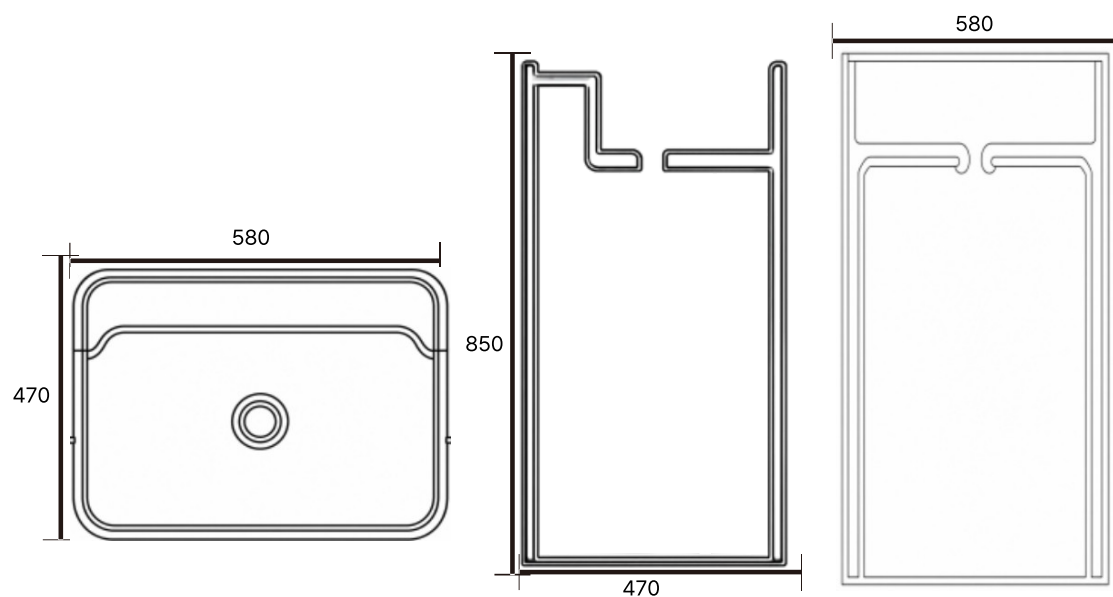

V-045

Size: 550X425X850mm / Weight: 180kg

V-046

Size: 450X450X850mm / Weight: 160kg

Size: 460X460X850mm / Weight: 160kg

V-047

V-048

Size: 450X400X850mm / Weight: 150kg

V-049

Size: 450X450X850mm / Weight: 160kg

V-050

Size: 700X300X850mm / Weight: 160kg

V-051

Size: 580X470X850mm / Weight: 180kg

Size: 430X430X850mm / Weight: 90kg

V-052

V-053

Size: 460X460X850mm / Weight: 110kg

V-054

Size: 460X460X850mm / Weight: 115kg

V-055

Size: 590X590X850mm / Weight: 305kg

V-056

Size: 460X460X850mm / Weight: 110kg

V-057

Size: 600X330X850mm / Weight: 150kg

V-057

Size1 : 510X570X910mm / Weight: 120kg Size2 : 360X400X645mm / Weight: 150kg

BATHTUB

*본 카탈로그에 기재된 치수는 규격서상의 수치이며,
제조 공정 및 현장 실측 조건에 따라 실제 제작 치수와는
다소 차이가 발생할 수 있습니다.