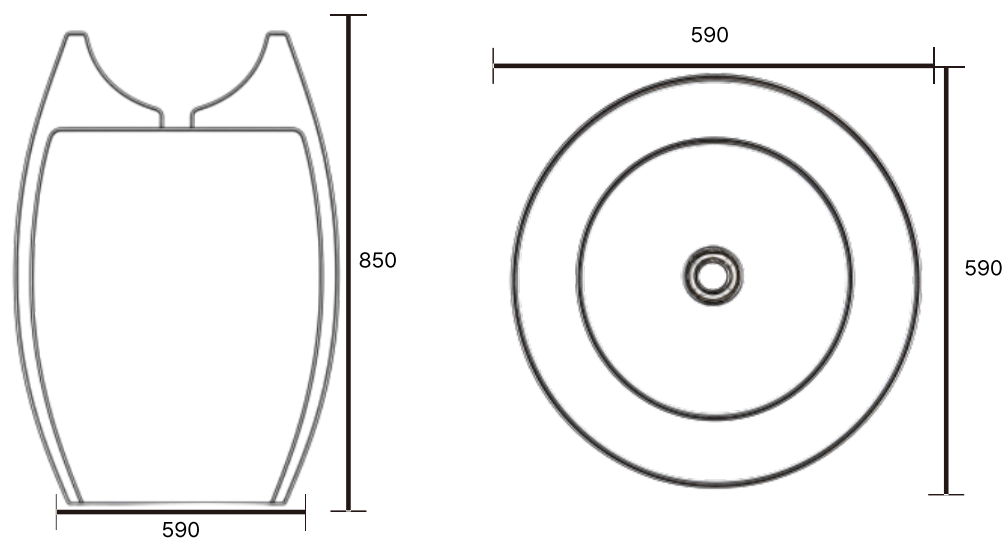

V-045

Size: 550X425X850mm / Weight: 180kg

V-046

Size: 450X450X850mm / Weight: 160kg

Size: 460X460X850mm / Weight: 160kg

V-047

V-048

Size: 450X400X850mm / Weight: 150kg

V-049

Size: 450X450X850mm / Weight: 160kg

V-050

Size: 700X300X850mm / Weight: 160kg

V-051

Size: 580X470X850mm / Weight: 180kg

Size: 430X430X850mm / Weight: 90kg

V-052

V-053

Size: 460X460X850mm / Weight: 110kg

V-054

Size: 460X460X850mm / Weight: 115kg

V-055

Size: 590X590X850mm / Weight: 305kg

V-056

Size: 460X460X850mm / Weight: 110kg

V-057

Size: 600X330X850mm / Weight: 150kg

V-057

Size1 : 510X570X910mm / Weight: 120kg Size2 : 360X400X645mm / Weight: 150kg

BATHTUB

*본 카탈로그에 기재된 치수는 규격서상의 수치이며,
제조 공정 및 현장 실측 조건에 따라 실제 제작 치수와는
다소 차이가 발생할 수 있습니다.