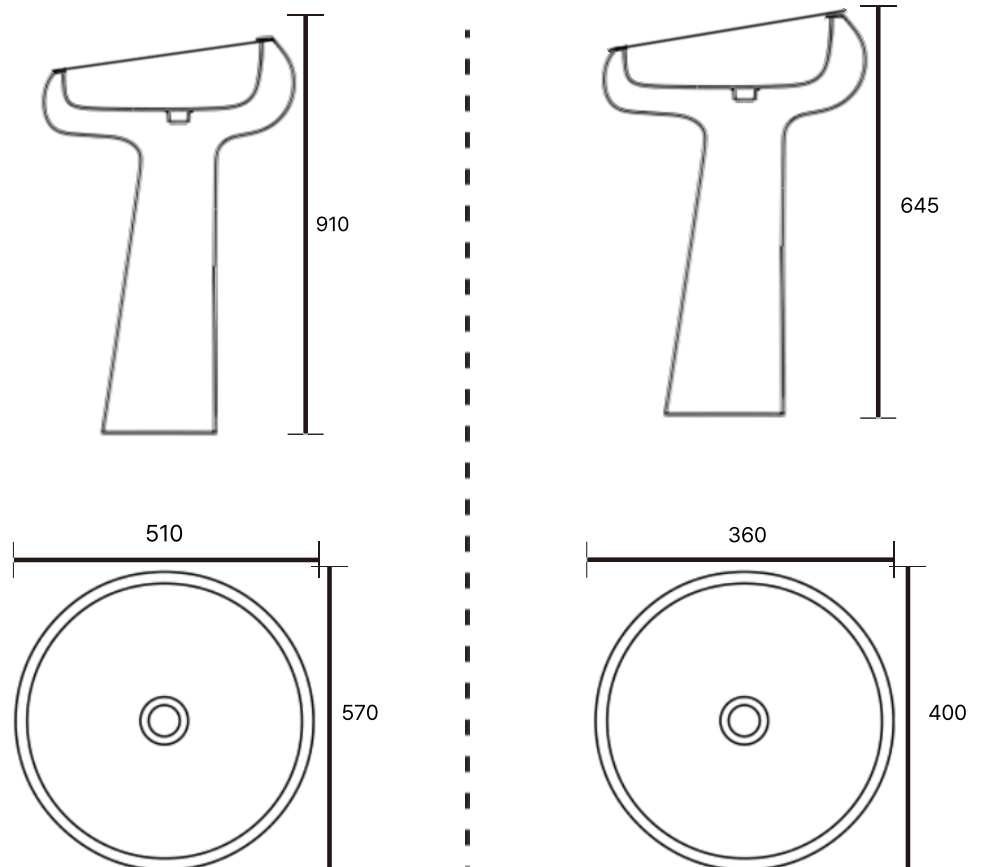

V-049

Size: 450X450X850mm / Weight: 160kg

V-050

Size: 700X300X850mm / Weight: 160kg

V-051

Size: 580X470X850mm / Weight: 180kg

Size: 430X430X850mm / Weight: 90kg

V-052

V-053

Size: 460X460X850mm / Weight: 110kg

V-054

Size: 460X460X850mm / Weight: 115kg

V-055

Size: 590X590X850mm / Weight: 305kg

V-056

Size: 460X460X850mm / Weight: 110kg

V-057

Size: 600X330X850mm / Weight: 150kg

V-057

Size1 : 510X570X910mm / Weight: 120kg Size2 : 360X400X645mm / Weight: 150kg

BATHTUB

*본 카탈로그에 기재된 치수는 규격서상의 수치이며,
제조 공정 및 현장 실측 조건에 따라 실제 제작 치수와는
다소 차이가 발생할 수 있습니다.

V-100

Size: 1840X840X600mm / Weight: 300kg

V-101

Size: 1490X700X600mm / Weight: 270kg

V-102

Size: 1600X780X580mm / Weight: 270kg

V-103

Size: 1500X740X550mm / Weight: 260kg