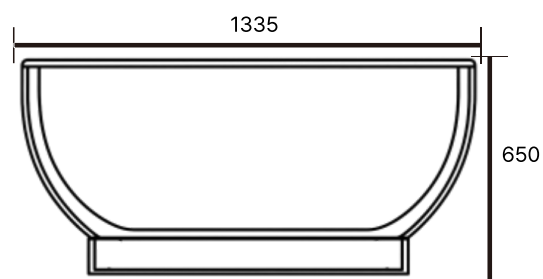

V-057

Size: 600X330X850mm / Weight: 150kg

V-057

Size1 : 510X570X910mm / Weight: 120kg Size2 : 360X400X645mm / Weight: 150kg

BATHTUB

*본 카탈로그에 기재된 치수는 규격서상의 수치이며,
제조 공정 및 현장 실측 조건에 따라 실제 제작 치수와는
다소 차이가 발생할 수 있습니다.

V-104

Size: 1600X780X600mm / Weight: 270kg

V-105

Size: 2100X1300X600mm / Weight: 500kg

V-106

Size: 1600X750X600mm / Weight: 500kg

V-107

Size: 1600X720X600mm / Weight: 500kg

V-108

Size: 1800X810X600mm / Weight: 300kg

V-109

Size: 1490X660X600mm / Weight: 270kg

V-110

Size: 1650X750X580mm / Weight: 300kg

V-111

Size: 2900X1170X480mm / Weight: 950kg

V-112

Size: 1600X1400X765mm / Weight: 700kg

V-113

Size: 1400X1400X600mm / Weight: 700kg

V-114

Size: 1650X990X645mm / Weight: 450kg

V-115

Size: 1401X1401X650mm / Weight: 700kg