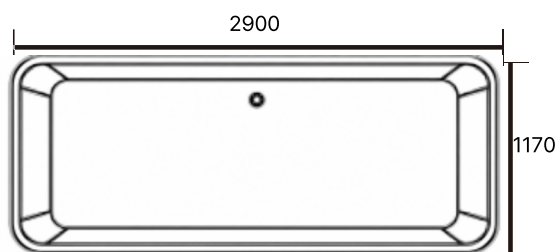

Size: 415X415X135mm / Weight: 15kg

V-008

Size: 400X400X130mm / Weight: 18kg

V-009

Size: 604X422X153mm / Weight: 28kg

V-010

Size: 357X357X120mm / Weight: 16kg

V-011

V-057

Size: 600X330X850mm / Weight: 150kg

V-057

Size1 : 510X570X910mm / Weight: 120kg Size2 : 360X400X645mm / Weight: 150kg

BATHTUB

*본 카탈로그에 기재된 치수는 규격서상의 수치이며,
제조 공정 및 현장 실측 조건에 따라 실제 제작 치수와는
다소 차이가 발생할 수 있습니다.

V-104

Size: 1600X780X600mm / Weight: 270kg

V-105

Size: 2100X1300X600mm / Weight: 500kg

V-106

Size: 1600X750X600mm / Weight: 500kg

V-107

Size: 1600X720X600mm / Weight: 500kg

V-108

Size: 1800X810X600mm / Weight: 300kg

V-109

Size: 1490X660X600mm / Weight: 270kg

V-110

Size: 1650X750X580mm / Weight: 300kg

V-111

Size: 2900X1170X480mm / Weight: 950kg