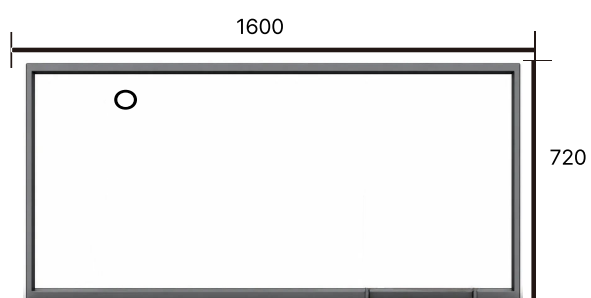

V-057

Size: 600X330X850mm / Weight: 150kg

V-057

Size1 : 510X570X910mm / Weight: 120kg Size2 : 360X400X645mm / Weight: 150kg

BATHTUB

*본 카탈로그에 기재된 치수는 규격서상의 수치이며,
제조 공정 및 현장 실측 조건에 따라 실제 제작 치수와는
다소 차이가 발생할 수 있습니다.

V-100

Size: 1840X840X600mm / Weight: 300kg

V-101

Size: 1490X700X600mm / Weight: 270kg

V-102

Size: 1600X780X580mm / Weight: 270kg

V-103

Size: 1500X740X550mm / Weight: 260kg

V-104

Size: 1600X780X600mm / Weight: 270kg

V-105

Size: 2100X1300X600mm / Weight: 500kg

V-106

Size: 1600X750X600mm / Weight: 500kg

V-107

Size: 1600X720X600mm / Weight: 500kg

V-108

Size: 1800X810X600mm / Weight: 300kg

V-109

Size: 1490X660X600mm / Weight: 270kg

V-110

Size: 1650X750X580mm / Weight: 300kg

V-111

Size: 2900X1170X480mm / Weight: 950kg