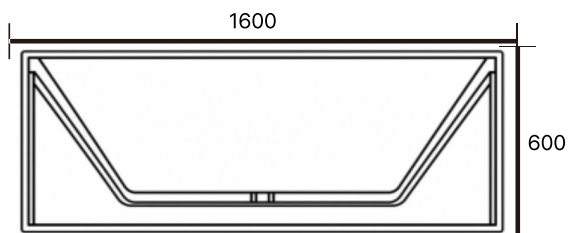

V-057

Size: 600X330X850mm / Weight: 150kg

V-057

Size1 : 510X570X910mm / Weight: 120kg Size2 : 360X400X645mm / Weight: 150kg

BATHTUB

*본 카탈로그에 기재된 치수는 규격서상의 수치이며,
제조 공정 및 현장 실측 조건에 따라 실제 제작 치수와는
다소 차이가 발생할 수 있습니다.

V-100

Size: 1840X840X600mm / Weight: 300kg

V-101

Size: 1490X700X600mm / Weight: 270kg

V-102

Size: 1600X780X580mm / Weight: 270kg

V-103

Size: 1500X740X550mm / Weight: 260kg

V-104

Size: 1600X780X600mm / Weight: 270kg

V-105

Size: 2100X1300X600mm / Weight: 500kg

V-106

Size: 1600X750X600mm / Weight: 500kg

V-107

Size: 1600X720X600mm / Weight: 500kg

V-108

Size: 1800X810X600mm / Weight: 300kg

V-109

Size: 1490X660X600mm / Weight: 270kg

V-110

Size: 1650X750X580mm / Weight: 300kg

V-111

Size: 2900X1170X480mm / Weight: 950kg