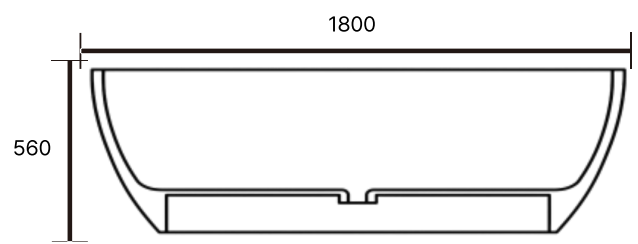

V-104

Size: 1600X780X600mm / Weight: 270kg

V-105

Size: 2100X1300X600mm / Weight: 500kg

V-106

Size: 1600X750X600mm / Weight: 500kg

V-107

Size: 1600X720X600mm / Weight: 500kg

V-108

Size: 1800X810X600mm / Weight: 300kg

V-109

Size: 1490X660X600mm / Weight: 270kg

V-110

Size: 1650X750X580mm / Weight: 300kg

V-111

Size: 2900X1170X480mm / Weight: 950kg

V-112

Size: 1600X1400X765mm / Weight: 700kg

V-113

Size: 1400X1400X600mm / Weight: 700kg

V-114

Size: 1650X990X645mm / Weight: 450kg

V-115

Size: 1401X1401X650mm / Weight: 700kg

V-116

Size: 1750X760X560mm / Weight: 320kg

V-117

Size: 1800X900X560mm / Weight: 320kg

V-118

Size: 1800X900X650mm / Weight: 550kg

*단위:mm품업 별도, 사이즈 오차 있으며 인쇄상 실제 제품과 차이가 있을 수 있습니다.

본사. 경상남도 진주시 동부로 169번길 12, B동 910호