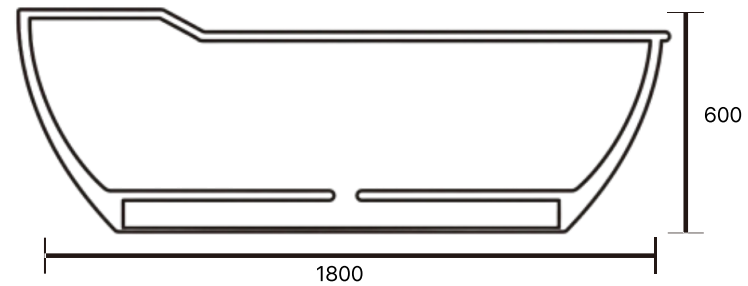

V-057

Size: 600X330X850mm / Weight: 150kg

V-057

Size1 : 510X570X910mm / Weight: 120kg Size2 : 360X400X645mm / Weight: 150kg

BATHTUB

*본 카탈로그에 기재된 치수는 규격서상의 수치이며,
제조 공정 및 현장 실측 조건에 따라 실제 제작 치수와는
다소 차이가 발생할 수 있습니다.

V-100

Size: 1840X840X600mm / Weight: 300kg

V-101

Size: 1490X700X600mm / Weight: 270kg

V-102

Size: 1600X780X580mm / Weight: 270kg

V-103

Size: 1500X740X550mm / Weight: 260kg

V-104

Size: 1600X780X600mm / Weight: 270kg

V-105

Size: 2100X1300X600mm / Weight: 500kg

V-106

Size: 1600X750X600mm / Weight: 500kg

V-107

Size: 1600X720X600mm / Weight: 500kg

V-108

Size: 1800X810X600mm / Weight: 300kg

V-109

Size: 1490X660X600mm / Weight: 270kg

V-110

Size: 1650X750X580mm / Weight: 300kg

V-111

Size: 2900X1170X480mm / Weight: 950kg