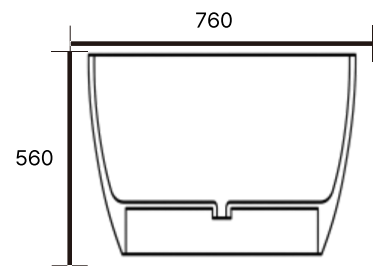

V-116

V-117

Size: 1800X900X560mm / Weight: 320kg