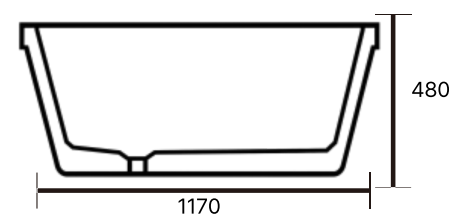

V-057

Size: 600X330X850mm / Weight: 150kg

V-057

Size1 : 510X570X910mm / Weight: 120kg Size2 : 360X400X645mm / Weight: 150kg

BATHTUB

*본 카탈로그에 기재된 치수는 규격서상의 수치이며,
제조 공정 및 현장 실측 조건에 따라 실제 제작 치수와는
다소 차이가 발생할 수 있습니다.

V-104

Size: 1600X780X600mm / Weight: 270kg

V-105

Size: 2100X1300X600mm / Weight: 500kg

V-106

Size: 1600X750X600mm / Weight: 500kg

V-107

Size: 1600X720X600mm / Weight: 500kg

V-108

Size: 1800X810X600mm / Weight: 300kg

V-109

Size: 1490X660X600mm / Weight: 270kg

V-110

Size: 1650X750X580mm / Weight: 300kg

V-111

Size: 2900X1170X480mm / Weight: 950kg

V-112

Size: 1600X1400X765mm / Weight: 700kg

V-113

Size: 1400X1400X600mm / Weight: 700kg

V-114

Size: 1650X990X645mm / Weight: 450kg

V-115

Size: 1401X1401X650mm / Weight: 700kg