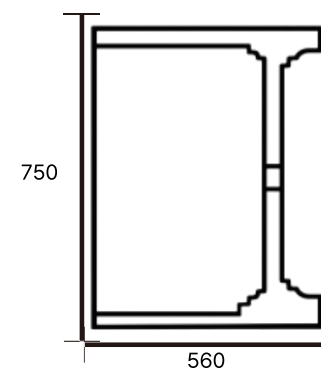

V-057

Size: 600X330X850mm / Weight: 150kg

V-057

Size1 : 510X570X910mm / Weight: 120kg Size2 : 360X400X645mm / Weight: 150kg

BATHTUB

*본 카탈로그에 기재된 치수는 규격서상의 수치이며,
제조 공정 및 현장 실측 조건에 따라 실제 제작 치수와는
다소 차이가 발생할 수 있습니다.

V-104

Size: 1600X780X600mm / Weight: 270kg

V-105

Size: 2100X1300X600mm / Weight: 500kg

V-106

Size: 1600X750X600mm / Weight: 500kg

V-107

Size: 1600X720X600mm / Weight: 500kg

V-108

Size: 1800X810X600mm / Weight: 300kg

V-109

Size: 1490X660X600mm / Weight: 270kg

V-110

Size: 1650X750X580mm / Weight: 300kg

V-111

Size: 2900X1170X480mm / Weight: 950kg

V-112

Size: 1600X1400X765mm / Weight: 700kg

V-113

Size: 1400X1400X600mm / Weight: 700kg

V-114

Size: 1650X990X645mm / Weight: 450kg

V-115

Size: 1401X1401X650mm / Weight: 700kg