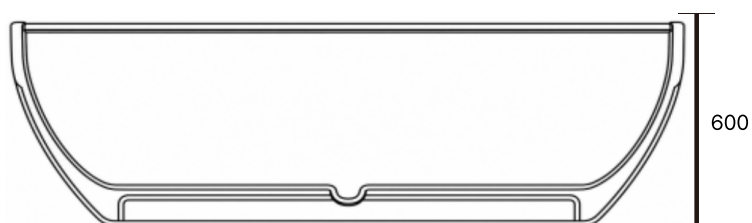

V-053

Size: 460X460X850mm / Weight: 110kg

V-054

Size: 460X460X850mm / Weight: 115kg

V-055

Size: 590X590X850mm / Weight: 305kg

V-056

Size: 460X460X850mm / Weight: 110kg

V-057

Size: 600X330X850mm / Weight: 150kg

V-057

Size1 : 510X570X910mm / Weight: 120kg Size2 : 360X400X645mm / Weight: 150kg

BATHTUB

*본 카탈로그에 기재된 치수는 규격서상의 수치이며,
제조 공정 및 현장 실측 조건에 따라 실제 제작 치수와는
다소 차이가 발생할 수 있습니다.

V-100

Size: 1840X840X600mm / Weight: 300kg

V-101

Size: 1490X700X600mm / Weight: 270kg

V-102

Size: 1600X780X580mm / Weight: 270kg

V-103

Size: 1500X740X550mm / Weight: 260kg

V-104

Size: 1600X780X600mm / Weight: 270kg

V-105

Size: 2100X1300X600mm / Weight: 500kg

V-106

Size: 1600X750X600mm / Weight: 500kg

V-107

Size: 1600X720X600mm / Weight: 500kg