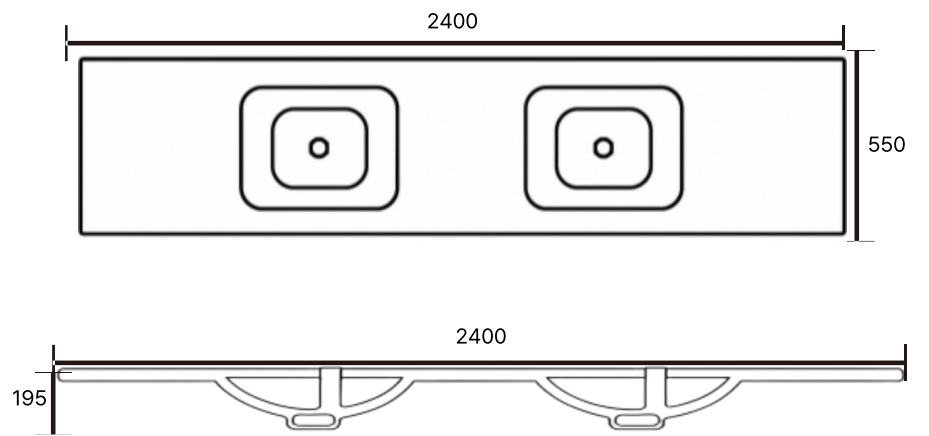

Size: 390X390X130mm / Weight: 18kg

V-012

Size: 490X490X245mm / Weight: 62kg

V-013

Size: 508X508X157mm / Weight: 20kg

V-014

Size: 510X410X135mm / Weight: 30kg

V-015

V-020

020-1 Size: 1800X550X195mm

020-2 Size: 1590X550X195mm

V-021

021-1 Size: 1800X550X195mm

021-2 Size: 1590X550X195mm

Size: 1320X450X450mm

V-022

Size: 2020X620X166mm

V-023

Size: 1600X560X125mm

V-024

Size: 2020X620X166mm

V-025

Size: 2400X550X195mm

V-026

Size: 2000X580X145mm

V-027

Size: 1600X560X125mm

V-028

Size: 1800X610X143mm

V-029

V-030

030-1 Size: 1000X550X195mm