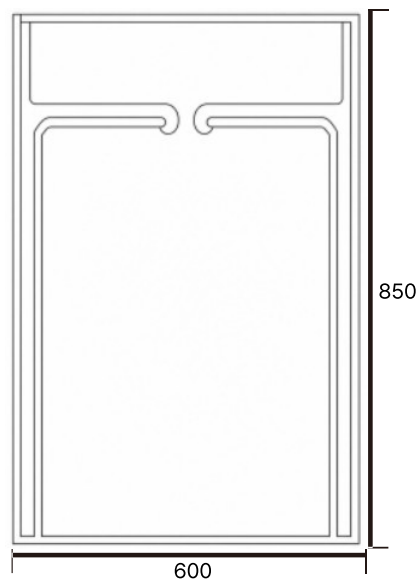

V-049

Size: 450X450X850mm / Weight: 160kg

V-050

Size: 700X300X850mm / Weight: 160kg

V-051

Size: 580X470X850mm / Weight: 180kg

Size: 430X430X850mm / Weight: 90kg

V-052

V-053

Size: 460X460X850mm / Weight: 110kg

V-054

Size: 460X460X850mm / Weight: 115kg

V-055

Size: 590X590X850mm / Weight: 305kg

V-056

Size: 460X460X850mm / Weight: 110kg

V-057

Size: 600X330X850mm / Weight: 150kg

V-057

Size1 : 510X570X910mm / Weight: 120kg Size2 : 360X400X645mm / Weight: 150kg

BATHTUB

*본 카탈로그에 기재된 치수는 규격서상의 수치이며,
제조 공정 및 현장 실측 조건에 따라 실제 제작 치수와는
다소 차이가 발생할 수 있습니다.

V-104

Size: 1600X780X600mm / Weight: 270kg

V-105

Size: 2100X1300X600mm / Weight: 500kg

V-106

Size: 1600X750X600mm / Weight: 500kg

V-107

Size: 1600X720X600mm / Weight: 500kg